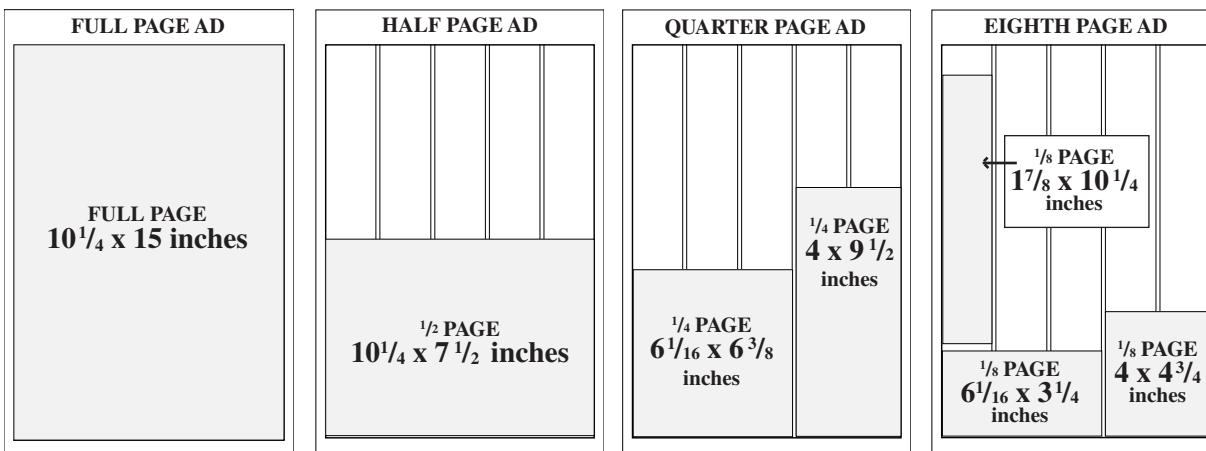

CLOSING DATE IS THE 13TH OF THE MONTH.

2008 ADVERTISING RATES

DISPLAY AD RATES

1-2 months\$13.50 per column inch
3-5 months\$12.00 per column inch
6-9 months\$10.50 per column inch
10 months.....\$10.00 per column inch

SPECIAL PAGE RATES

1/8 Page.....\$ 105.00
1/4 Page.....\$ 210.00
1/2 Page.....\$ 425.00
Full Page\$ 795.00

FUNERAL DIRECTORY RATE

\$150.00 per year

BUSINESS CARD SIZE

(4" X 2")\$54.00

The Lutheran Messenger is printed on 11" x 17" tabloid newspaper with five columns 1 7/8" wide.